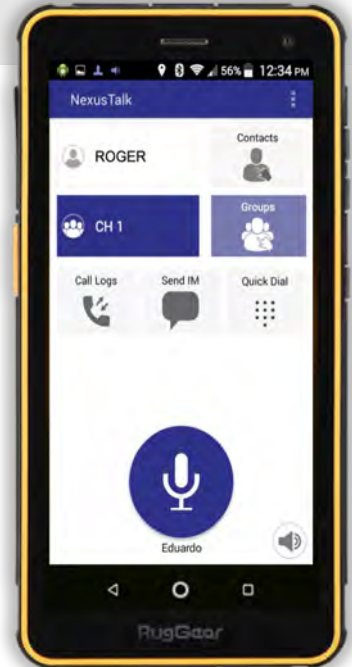

# RG650

## EXTREME RELIABILITY

The RG650 is an ultra rugged Android device with LTE & Wi-Fi, designed to support an extreme life 24 hours a day.

Powerful touchscreen that allows the use of dirty and wet gloves.

This drop and water resistant device has a powerful amplified speaker capable to generate up to 95db, along with a lasting battery of 4,200 mAh.

**NETWORK**  
2G, 3G & LTE

**SIM CARD**  
Dual (Nano)

**BATTERY**  
4200 mAh

**BLUETOOTH**  
4.0 LE

**SCREEN**  
5.5 inches

**USABILITY**  
Wet & Glove Functionality

**Wi-Fi**  
802.11 a/b/g/n

**WATERPROOF**  
IP68 certified

**AUDIO**  
Amplified Speakers

**MEMORY**  
16 GB ROM / 2 GB RAM